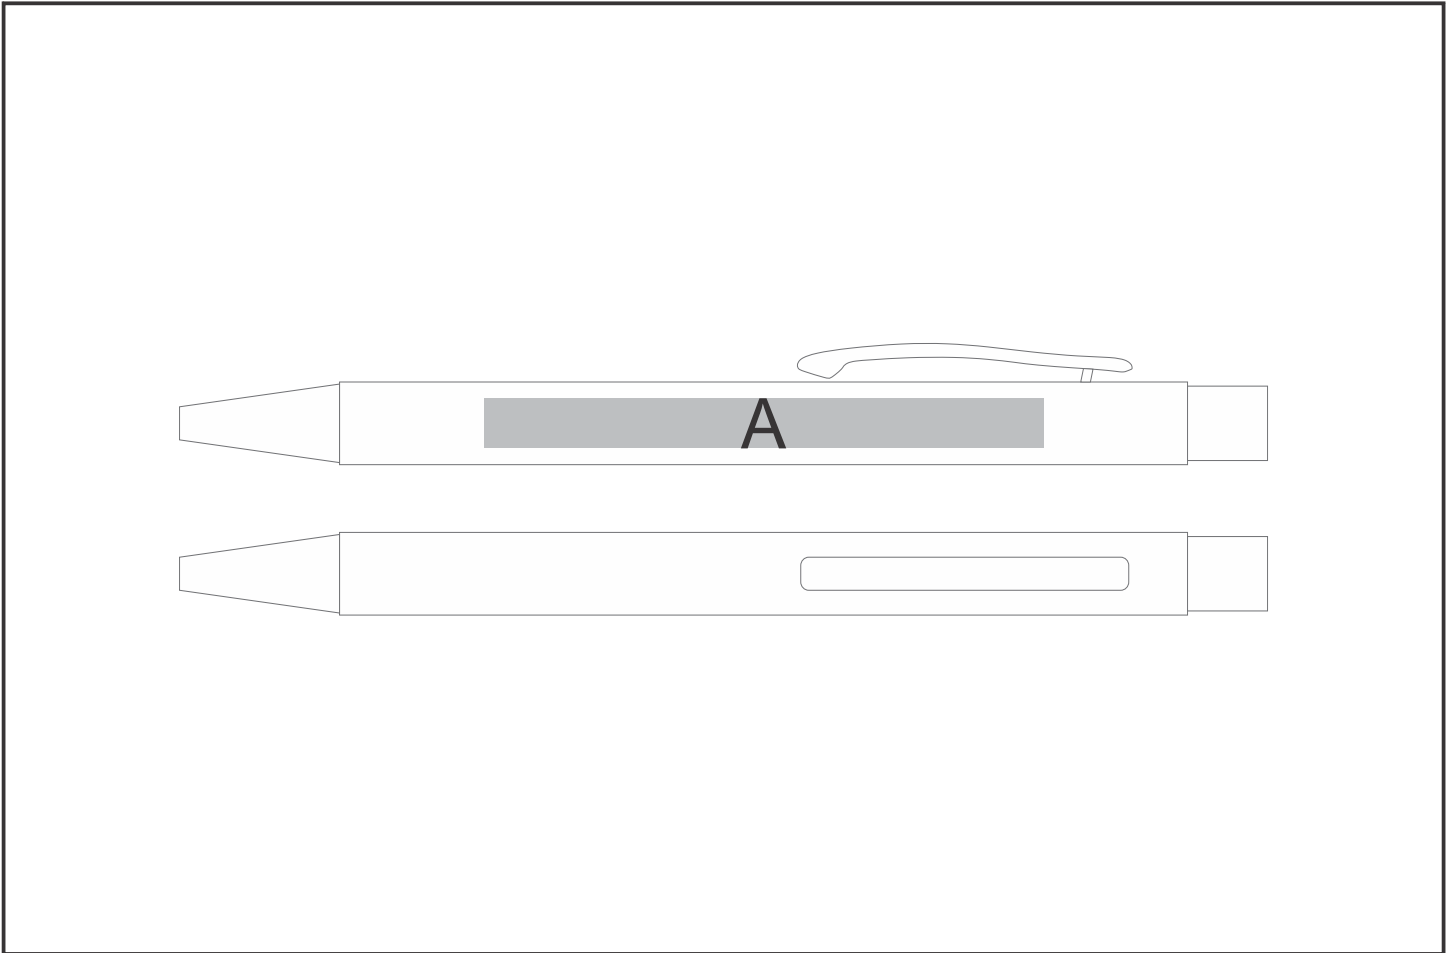

WI-AM-256-B

Omega Pencil

Also available in
**LOGO
24**
Check Logo24
guide and t's & c's

Need to know:

- Includes 1-Position Laser Engraving (setup fees apply)

- Laser Colour: White

Branding Options:

Position	Branding Method (Branding Code)	No. of Colours	Dimension
A	Laser Engraving (LA)	N/A	70mm wide x 6mm high